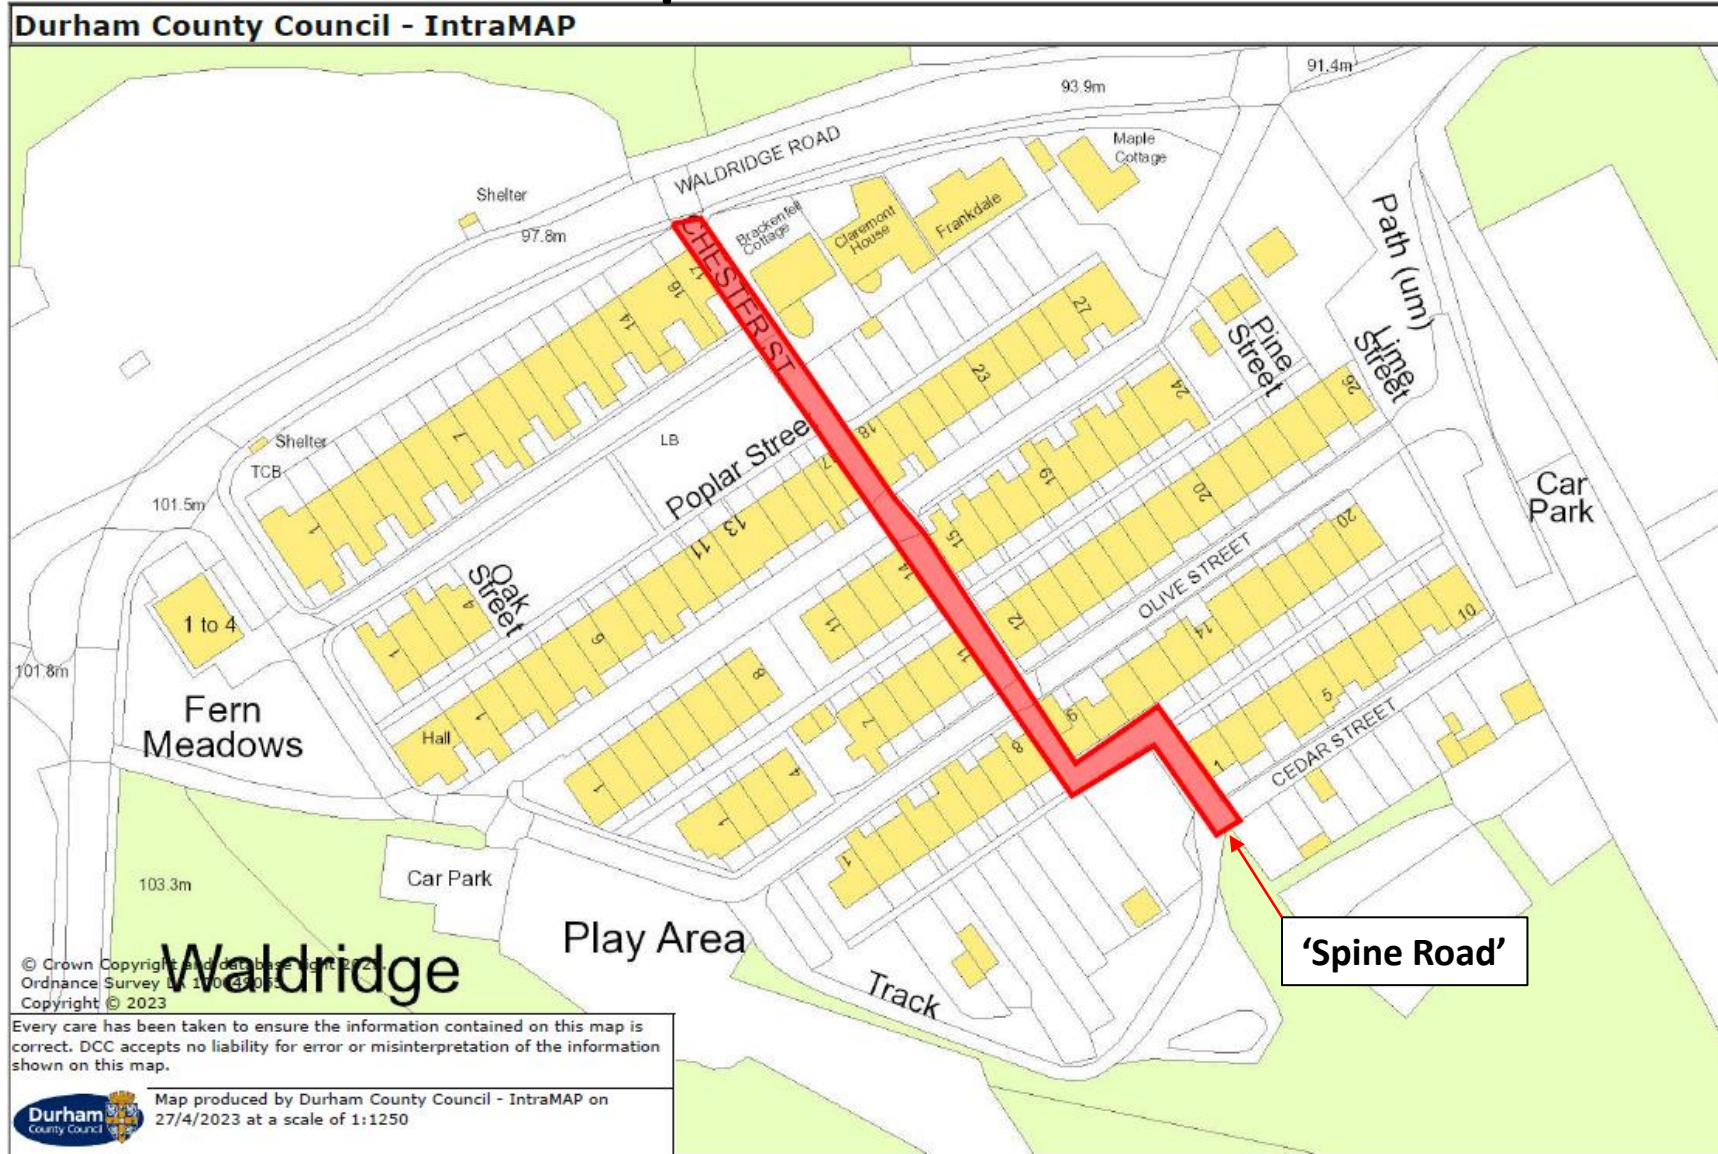

Waldridge
Parking & Waiting Restrictions
Traffic Regulation Order 2023

Highways Committee
22nd May 2023

Location Plan of Proposals and Associated Buildings

Waldrige – Proposals Locations

Image taken from Google Maps – March 2023

Existing advisory 'Keep Clear' markings introduced to improve access.

Image taken from Google Maps – March 2023

Limited turning circle at junctions for access/egress.

Waldrige – Proposals Locations

Proposed double yellow lines
either side of 'Spine Road'

Waldridge – Proposals & Objectors

Durham County Council - Summary

Waldridge – The proposed restrictions have been requested to address access issues associated with obstructive parking on the ‘spine road’ of the village and around it’s minor side road junctions. They will improve access/egress for all road users.