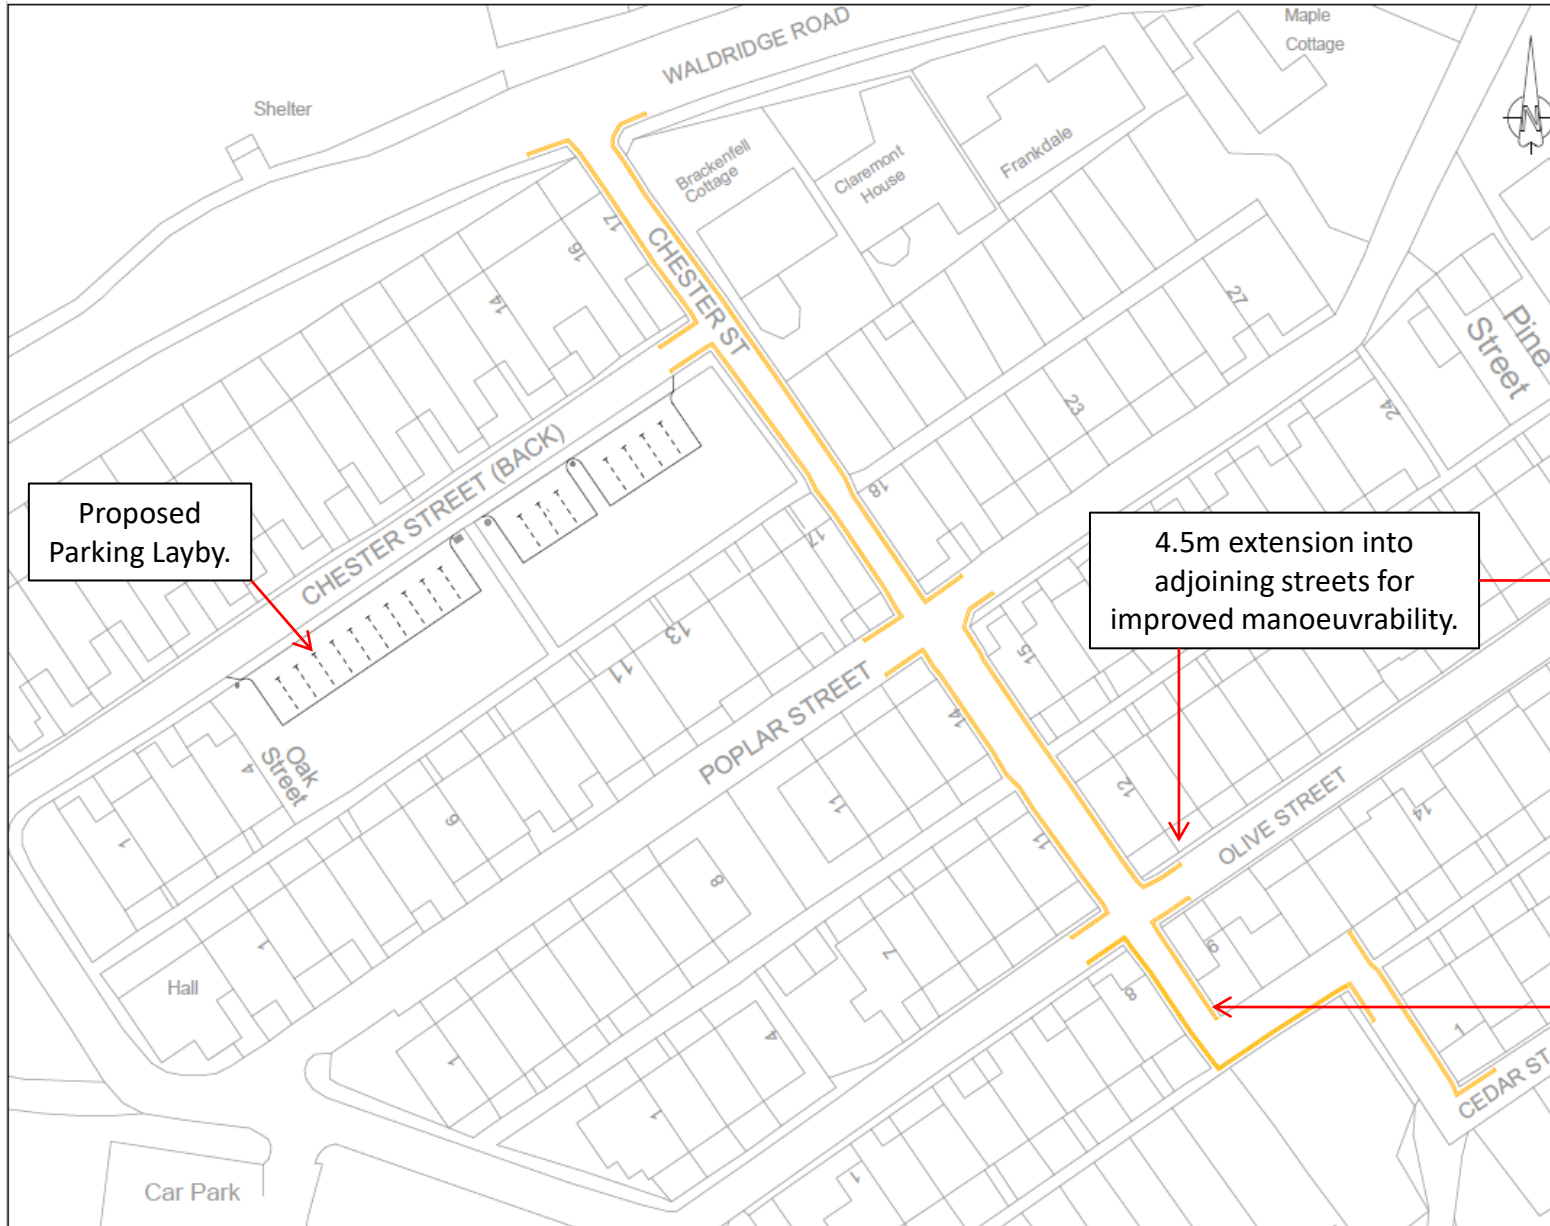

Existing advisory 'Keep Clear' markings introduced to improve access.

Image taken from Google Maps – March 2023

Limited turning circle at junctions for access/egress.

Waldrige – Proposals Locations

Proposed double yellow lines
either side of 'Spine Road'

Waldridge – Proposals & Objectors

Durham County Council - Summary

Waldridge – The proposed restrictions have been requested to address access issues associated with obstructive parking on the ‘spine road’ of the village and around it’s minor side road junctions. They will improve access/egress for all road users.