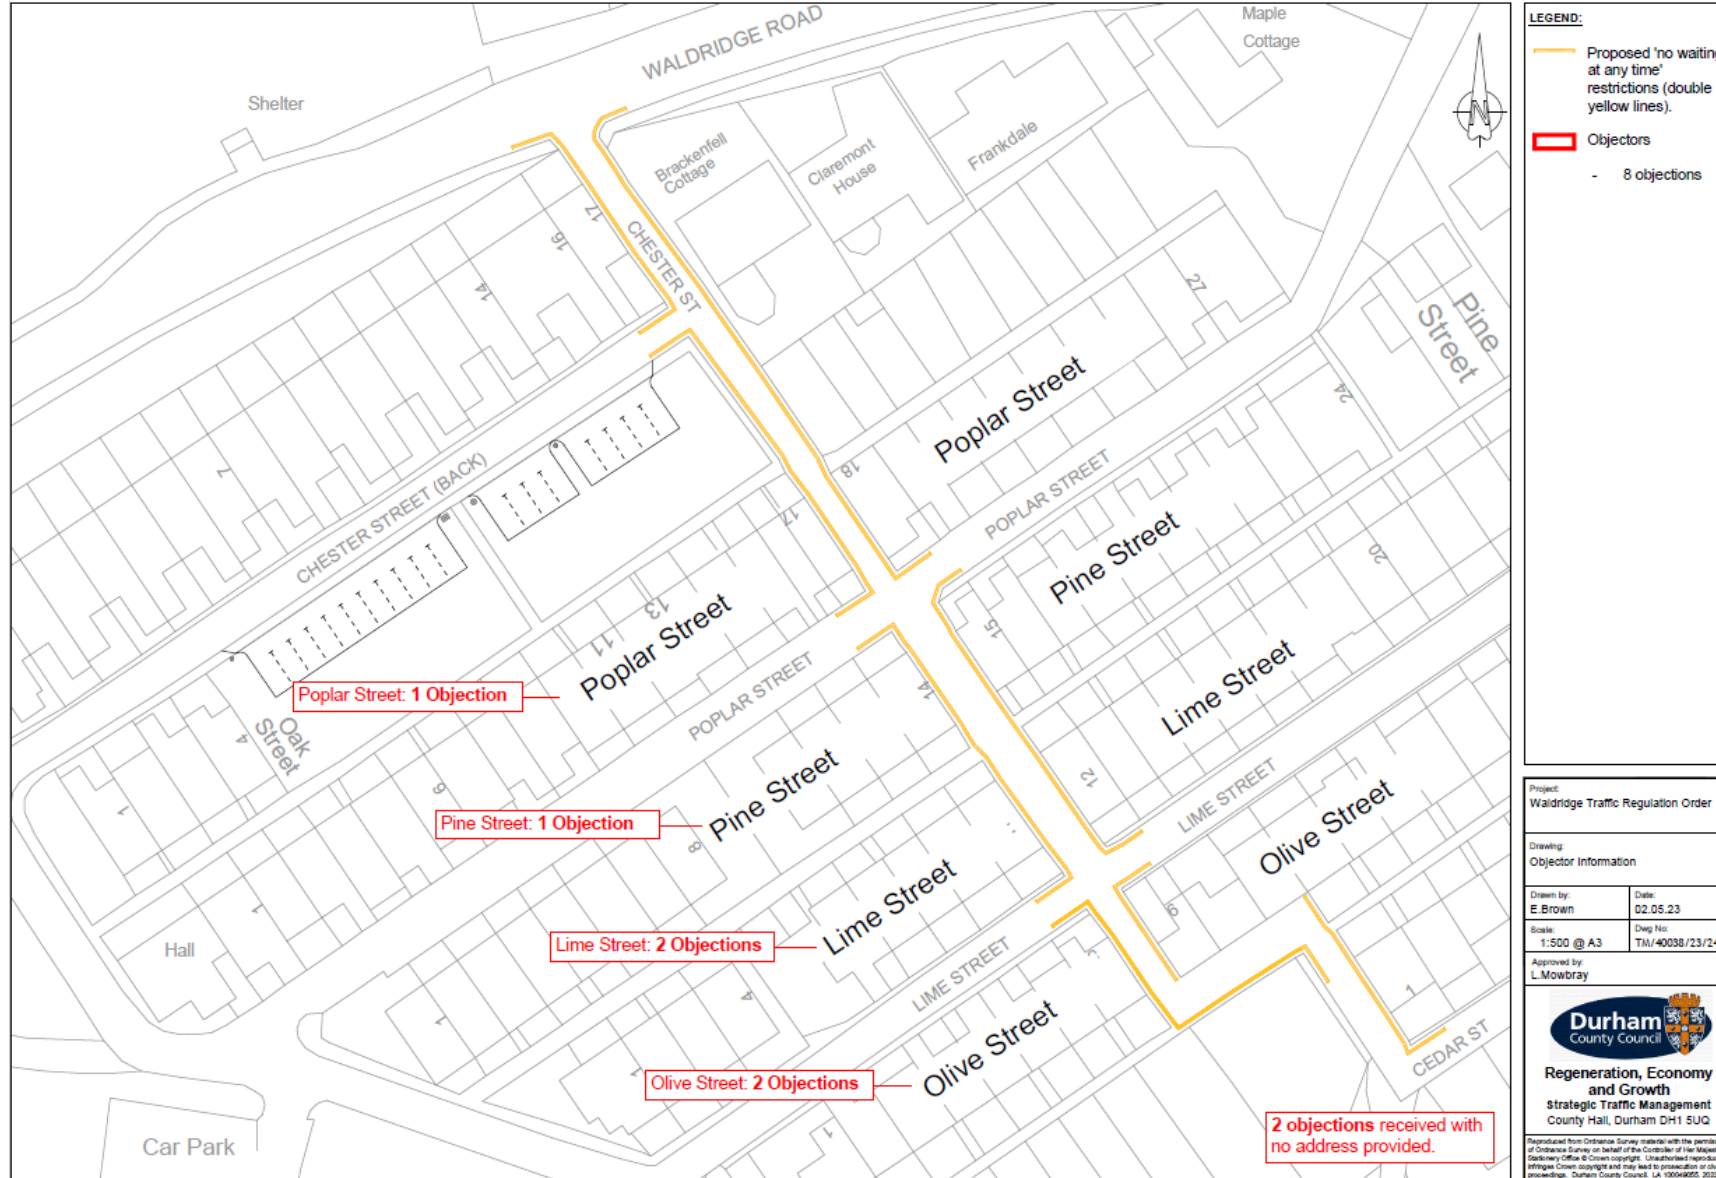

Existing advisory 'Keep Clear' markings introduced to improve access.

Image taken from Google Maps – March 2023

Limited turning circle at junctions for access/egress.

Waldrige – Proposals Locations

Proposed double yellow lines
either side of 'Spine Road'

Waldridge – Proposals & Objectors

Durham County Council - Summary

Waldridge – The proposed restrictions have been requested to address access issues associated with obstructive parking on the ‘spine road’ of the village and around it’s minor side road junctions. They will improve access/egress for all road users.