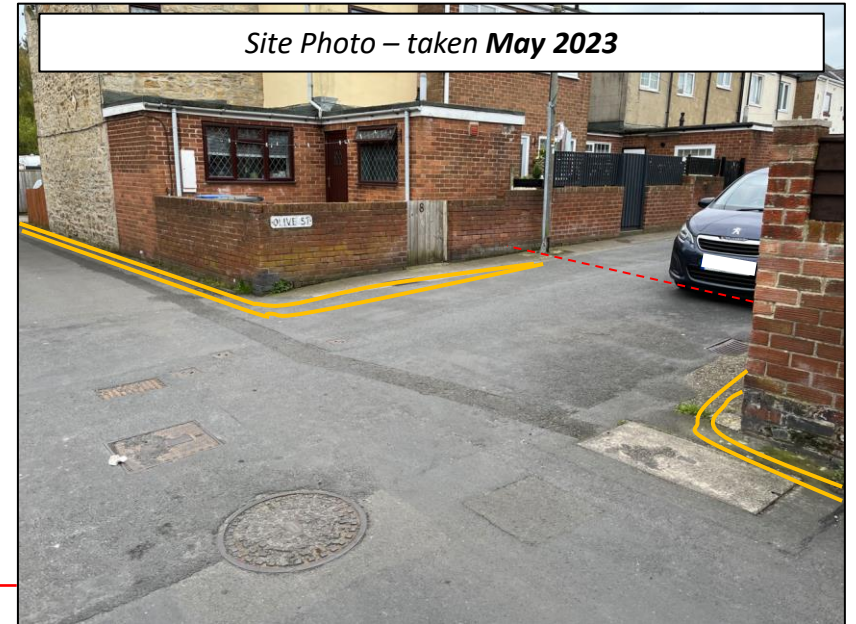

Existing advisory 'Keep Clear' markings introduced to improve access.

Image taken from Google Maps – March 2023

Limited turning circle at junctions for access/egress.

Waldrige – Proposals Locations

Proposed double yellow lines
either side of 'Spine Road'